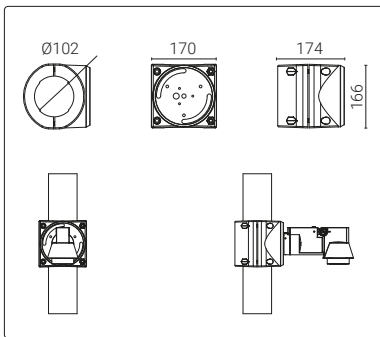

INSTALLATION

- Waterproof grommet for single cable entry.
- Die-cast aluminium base plate (EN 47100).

These fittings are suitable for the modern control systems. For the various possibilities, please see section "Controlling the light".

DUEDIECI

DUEDIECI

STANDARD COLOUR

● 16

DIMENSIONS

Code	Optic	Luminaire		CRI	CCT	Class	Wiring	Power Supply	A mm	B mm	C mm
		Watt	Lumen								
0684014A-830-16	narrow 11°	10W	750lm	80	3000K	⊕	ON/OFF	220-240V 50/60Hz	110	251	135
0684010A-830-16	medium 18°	21W	1900lm	80	3000K	⊕	ON/OFF	220-240V 50/60Hz	110	251	135
0684011A-830-16	flood 36°	21W	1850lm	80	3000K	⊕	ON/OFF	220-240V 50/60Hz	110	251	135

The **photo** represents the family product range. You can see the correct image of each product (code) on the website.

ACCESSORIES

Code Kg
1099466X-16 1,50

Adjustable pole bracket for 1 light fitting for Ø 102 mm pole.

Code Kg
1099467X-16 1,80

Adjustable pole bracket for 2 light fittings for Ø 102 mm pole.

Code Kg
1099198X-12 0,02

Powder-paint aluminium visor.

Code Kg
1099346X-12 0,02

Honeycomb.

For post top mounting, check all available solutions on page 402.