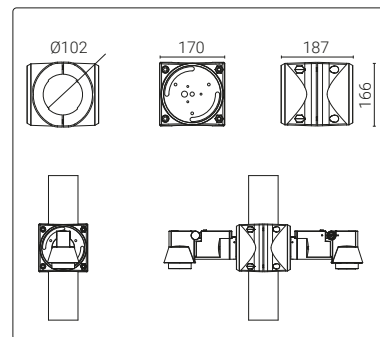

INSTALLATION

- Waterproof grommet for single cable entry.
- Die-cast aluminium base plate (EN 47100).

These fittings are suitable for the modern control systems. For the various possibilities, please see section "Controlling the light".

DUEDIECI

DUEDIECI

STANDARD COLOUR

● 16

DIMENSIONS

Code	Optic	Luminaire		CRI	CCT	Class	Wiring	Power Supply	A mm	B mm	C mm
		Watt	Lumen								
0684014A-830-16	narrow 11°	10W	750lm	80	3000K	⊕	ON/OFF	220-240V 50/60Hz	110	251	135
0684010A-830-16	medium 18°	21W	1900lm	80	3000K	⊕	ON/OFF	220-240V 50/60Hz	110	251	135
0684011A-830-16	flood 36°	21W	1850lm	80	3000K	⊕	ON/OFF	220-240V 50/60Hz	110	251	135

The **photo** represents the family product range. You can see the correct image of each product (code) on the website.

ACCESSORIES

Code Kg
1099466X-16 1,50

Adjustable pole bracket for 1 light fitting for Ø 102 mm pole.

Code Kg
1099467X-16 1,80

Adjustable pole bracket for 2 light fittings for Ø 102 mm pole.

Code Kg
1099198X-12 0,02

Powder-paint aluminium visor.

Code Kg
1099346X-12 0,02

Honeycomb.

For post top mounting, check all available solutions on page 402.