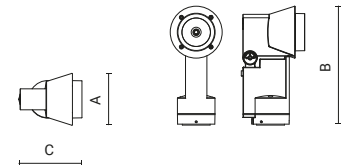

DUEDIECI

DUEDIECI

STANDARD COLOUR

● 16

DIMENSIONS

Code	Optic	Luminaire		CRI	CCT	Class	Wiring	Power Supply	A mm	B mm	C mm
		Watt	Lumen								
0684014A-830-16	narrow 11°	10W	750lm	80	3000K	⊕	ON/OFF	220-240V 50/60Hz	110	251	135
0684010A-830-16	medium 18°	21W	1900lm	80	3000K	⊕	ON/OFF	220-240V 50/60Hz	110	251	135
0684011A-830-16	flood 36°	21W	1850lm	80	3000K	⊕	ON/OFF	220-240V 50/60Hz	110	251	135

The **photo** represents the family product range. You can see the correct image of each product (code) on the website.

ACCESSORIES

Code Kg
1099466X-16 1,50

Adjustable pole bracket for 1 light fitting for Ø 102 mm pole.