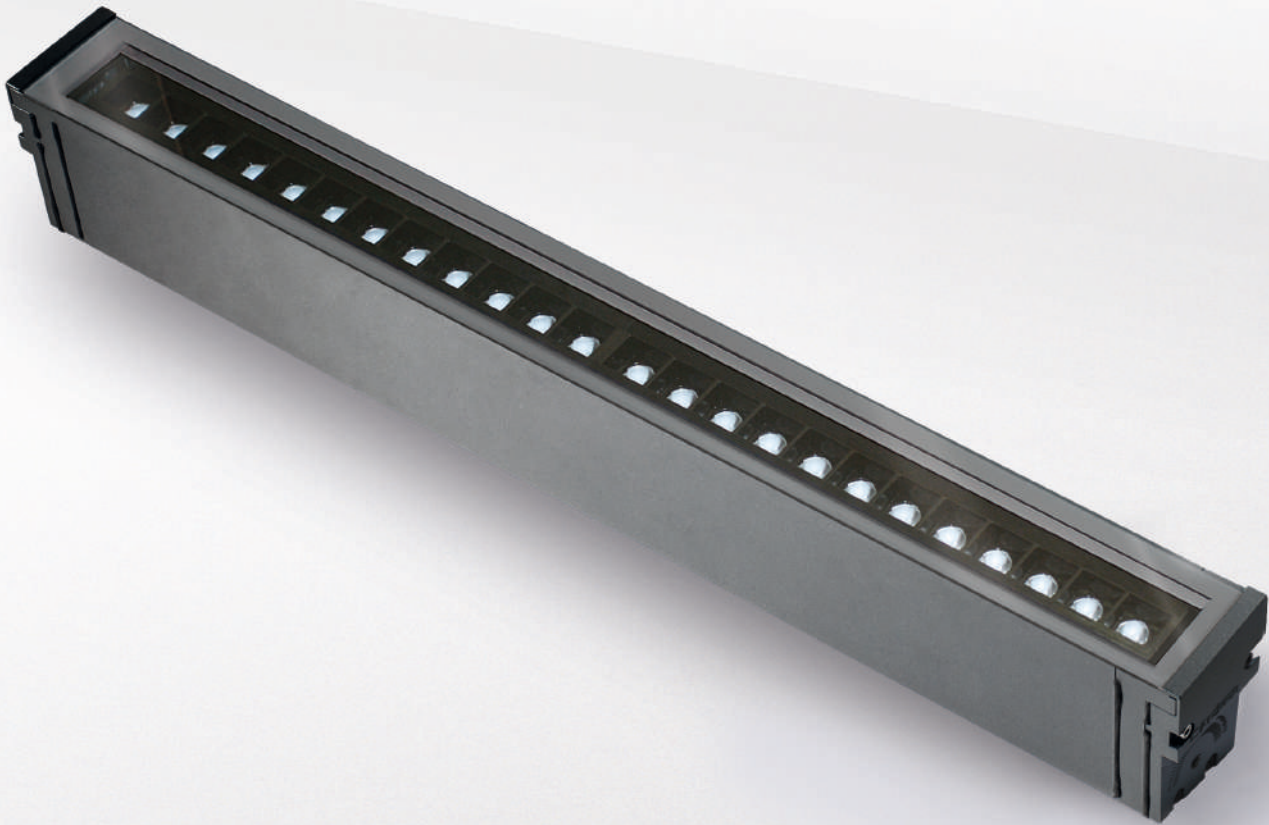

Facade fittings

### LUMINAIRE

- Extruded aluminium body.
- Die-cast aluminium end caps (EN 47100).
- Double layer polyester powder paint resistant to corrosion and salt spray fog.
- Silicone rubber gaskets.
- AISI 316 stainless steel external screws.
- PMMA lenses for LEDs.
- Screen made of 8mm thermal-shock resistant tempered glass.
- Goniometer scale to aim light.
- High quality LED sources characterized according to IES TM-30, with high color consistency <3SDCM and long useful life >60000 hours at L80.
- It complies with standards EN 60598-1 and EN 60598-2-5.

### INSTALLATION

- Galvanized and painted steel bracket.
- Double cable gland M20 for through wiring.
- Aiming possibility.

These fittings are suitable for the modern control systems. For the various possibilities, please see section "Controlling the light".