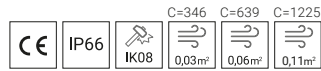

STANDARD COLOUR

DIMENSIONS