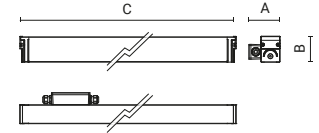

STANDARD COLOUR

DIMENSIONS