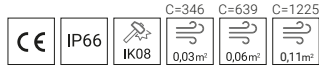

STANDARD COLOUR

DIMENSIONS