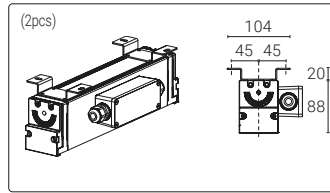

Code	Kg
1099371X-21	0,70

Powder coated non-orientable brackets in steel.