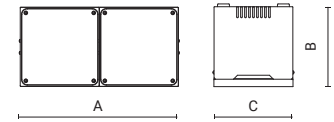

The **photo** represents the family product range. You can see the correct image of each product (code) on the website.

LED driver included.

# MOTO<sup>3</sup>

2 MODULES

STANDARD COLOUR

● 21

DIMENSIONS

Code	Optic	Luminaire	CCT	CRI	Class	Wiring	Power Supply	A mm	B mm	C mm
0253006A-840-21	 narrow 12°	108W, 12300lm	4000K	80	⊕	ON/OFF	220-240V 50/60Hz	348	230	198
0253004A-840-21	 flood 37°	108W, 10800lm	4000K	80	⊕	ON/OFF	220-240V 50/60Hz	348	230	198
0253008A-840-21	 very-wide flood 66°	108W, 10200lm	4000K	80	⊕	ON/OFF	220-240V 50/60Hz	348	230	198
0253010A-840-21	 ultra wide flood 99°	108W, 12800lm	4000K	80	⊕	ON/OFF	220-240V 50/60Hz	348	230	198
0253017A-840-21	 asymmetric I <sub>max</sub> =45°	108W, 12000lm	4000K	80	⊕	ON/OFF	220-240V 50/60Hz	348	230	198