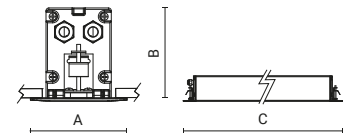

STANDARD COLOUR

DIMENSIONS

Code	Optic	Luminaire		CRI	CCT	Class	Wiring	Power Supply	A mm	B mm	C mm
		Watt	Lumen								
0373004A-840-11	narrow 11°	20W	2100lm	80	4000K	⊕	ON/OFF	220-240V 50/60Hz	100	97	646
0373013A-840-11	narrow 11°	40W	4200lm	80	4000K	⊕	ON/OFF	220-240V 50/60Hz	100	97	1246
0373003A-840-11	flood 26°	20W	2000lm	80	4000K	⊕	ON/OFF	220-240V 50/60Hz	100	97	646
0373012A-840-11	flood 26°	40W	4000lm	80	4000K	⊕	ON/OFF	220-240V 50/60Hz	100	97	1246
0373005A-840-11	wide flood 46°	20W	1850lm	80	4000K	⊕	ON/OFF	220-240V 50/60Hz	100	97	646
0373014A-840-11	wide flood 46°	40W	3700lm	80	4000K	⊕	ON/OFF	220-240V 50/60Hz	100	97	1246
0373001A-840-11	extra wide flood 135°x140°	20W	1250lm	80	4000K	⊕	ON/OFF	220-240V 50/60Hz	100	97	646
0373010A-840-11	extra wide flood 135°x140°	40W	2500lm	80	4000K	⊕	ON/OFF	220-240V 50/60Hz	100	97	1246
0373002A-840-11	elliptic 9°x47°	20W	1900lm	80	4000K	⊕	ON/OFF	220-240V 50/60Hz	100	97	646
0373011A-840-11	elliptic 9°x47°	40W	3800lm	80	4000K	⊕	ON/OFF	220-240V 50/60Hz	100	97	1246
0373006A-840-11	wall washer lmax=20°	20W	2050lm	80	4000K	⊕	ON/OFF	220-240V 50/60Hz	100	97	646
0373015A-840-11	wall washer lmax=20°	40W	4100lm	80	4000K	⊕	ON/OFF	220-240V 50/60Hz	100	97	1246

The photo represents the family product range. You can see the correct image of each product (code) on the website.