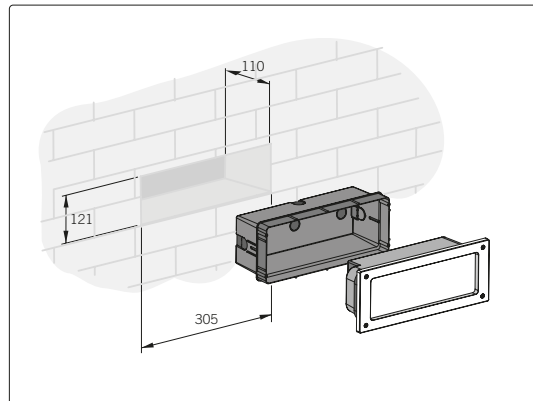

LED driver included.