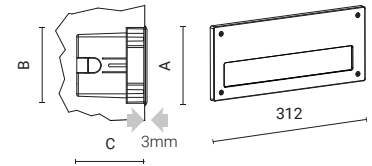

STANDARD COLOUR

DIMENSIONS