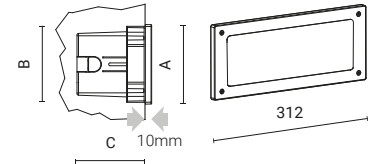

DIMENSIONS

Code	Optic	Luminaire		CRI	CCT	Class	Wiring	Power Supply	A mm	B mm	C mm
		Watt	Lumen								
0575014A-840-21	asymmetric I max=23°	8W	325lm	80	4000K	⊕	ON/OFF	220-240V 50/60Hz	127	121	110

The **photo** represents the family product range. You can see the correct image of each product (code) on the website.