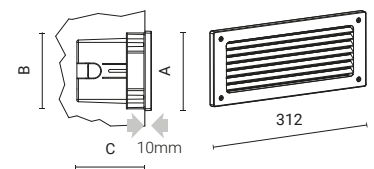

DIMENSIONS

Code	Optic	Luminaire		CRI	CCT	Class	Wiring	Power Supply	A mm	B mm	C mm
		Watt	Lumen								
0575011A-840-21	asymmetric I max=33°	8W	125lm	80	4000K	⊕	ON/OFF	220-240V 50/60Hz	127	121	110

The **photo** represents the family product range. You can see the correct image of each product (code) on the website.

LED driver included.