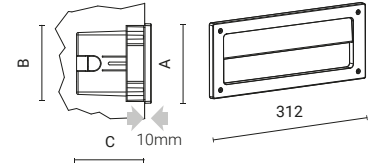

DIMENSIONS

Code	Optic	Luminaire Watt	Lumen	CRI	CCT	Class	Wiring	Power Supply	A	B	C
									mm	mm	mm
0575010A-840-21	asymmetric $I_{max}=45^\circ$	8W	150lm	80	4000K	⊕	ON/OFF	220-240V 50/60Hz	127	121	110

The **photo** represents the family product range. You can see the correct image of each product (code) on the website.