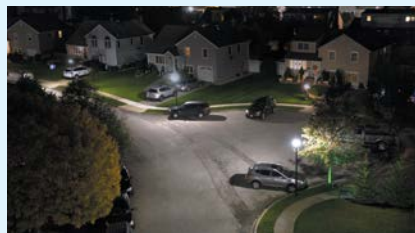

The top of the Minimal LED pole gives an architectural style to the area and surrounding it, the contemporary design emphasizes the organic and orderly appearance of the urban environment.

EASY INSTALLATION

Smooth housing without any screws exposed.

Fast connectors and the driver installed into the pole ensure an easier installation and maintenance.

A FULL RANGE OF OPTICS AND CONTROL OPTIONS

The professional optics provide an excellent effect, managing glare while providing high quality of light.

DIMENSIONS

APPLICATIONS

Urban beautification

A light that not only provides illumination, but preserves the historic look of the streetscape, welcoming residents with beautiful light, all while enhancing the charm of each urban space.

Residential lighting

Upgrade residential lighting in streets, public buildings, walkways, parking structures, and common areas. Not only this will help keep your operating and maintenance budget in check, it will provide dramatically better visibility — making public areas safe and secure.