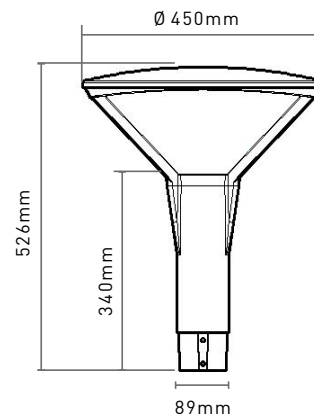

Discover the charm of your city under a new light.

The aesthetics of the city is inseparable from lighting, Minimal satisfied the trend of urban differentiation with smooth curvature, which effectively prevents the accumulation of dust and leaves, not only creates a neat atmosphere, but also provides excellent heat dissipation.

PERFORMANCE SUMMARY

- **Efficacy:** Up to 160 Lm\W
- **Lumen Output:** Up to 9600 Lm
- **IK Rating:** IK09
- **IP Rating:** IP66
- **Control Options:** Fixed Output, Virtual Midnight, Costant Lumen, Virtual Midnight + Constant Lumen, DALI
- **Input: Voltage A** 220-240V; **Voltage B** 100-240V
- **Power factor:** >0.9 at full load
- **Surge protection:** up to 10kV CM/DM according to EN 61000-4-5 and EN 61547
- **Warranty:** 5 years on luminaire
- **Certifications:** CE - ROHS - ENEC - RCM

DIMENSIONS