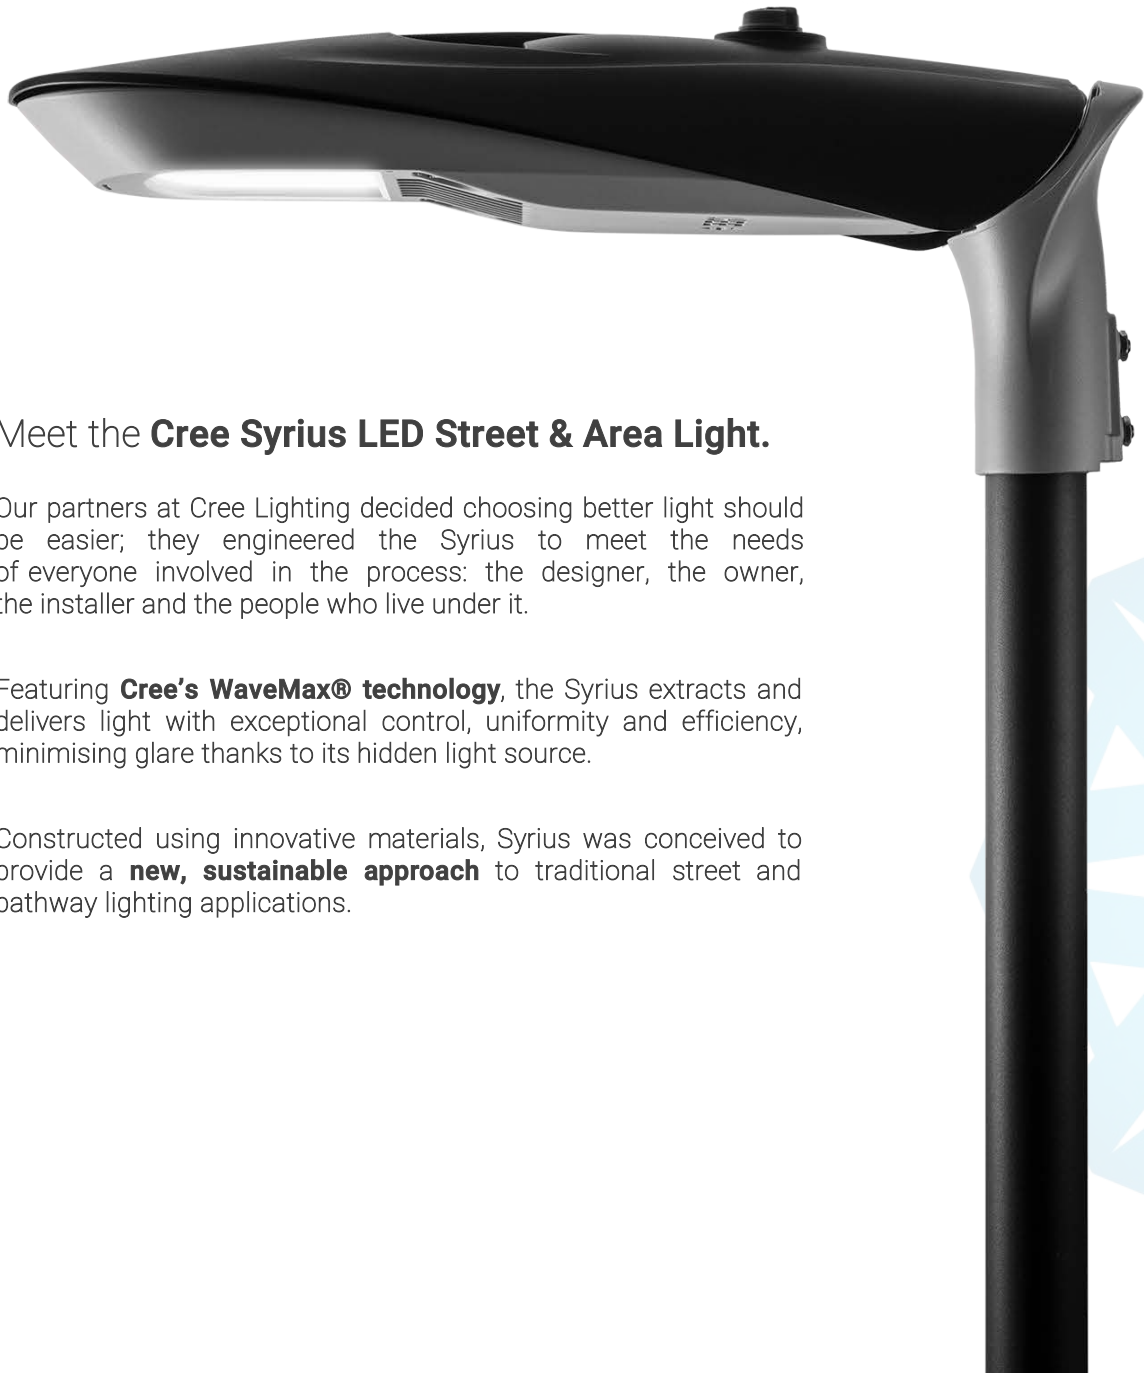

# A NEW ERA IN STREET LIGHTING

## Meet the **Cree Sirius LED Street & Area Light.**

Our partners at Cree Lighting decided choosing better light should be easier; they engineered the Sirius to meet the needs of everyone involved in the process: the designer, the owner, the installer and the people who live under it.

Featuring **Cree's WaveMax® technology**, the Sirius extracts and delivers light with exceptional control, uniformity and efficiency, minimising glare thanks to its hidden light source.

Constructed using innovative materials, Sirius was conceived to provide a **new, sustainable approach** to traditional street and pathway lighting applications.