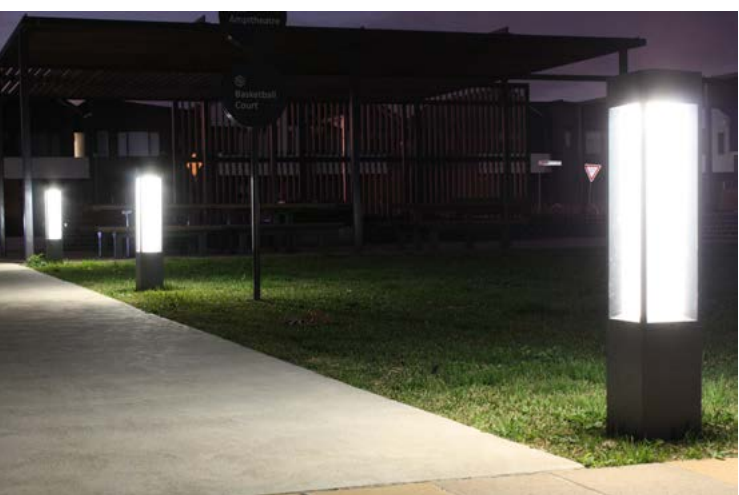

Benefits

1. 1 Even, radial illumination thanks to advanced optics
2. 2 Available in Comfort & Performance variants
3. 3 Beautiful European styling