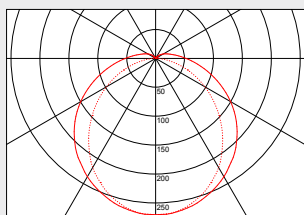

**For product specific
data visit
pracht.com**

THE RIGHT OF ERROR AND LATER TECHNICAL DEVELOPMENTS IS RESERVED - 08 05 2023