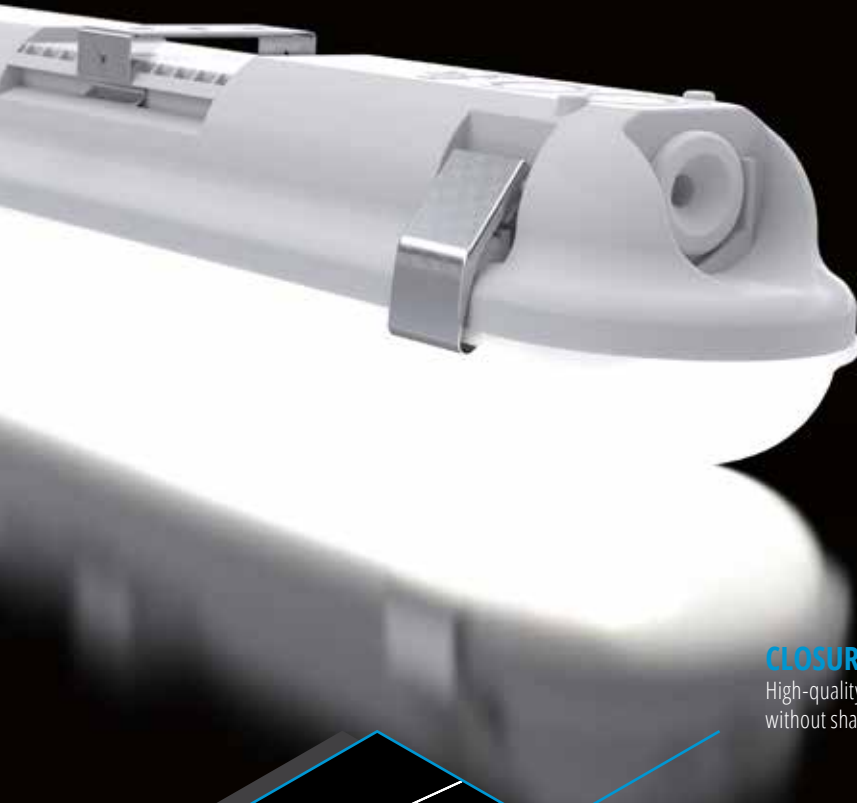

**IP65**

FROM **-25 °C TO +40 °C**  
DEPENDENT ON MODEL

**INTEGRATED LED**

The LEDs are integrated in the reflector. Particularly fast and safe connection. Homogeneous light emission.

**ROBUST MATERIALS**

Housing made of impact resistant polycarbonate IK08.

**SUITABLE CABLE ENTRY**

The cable entry can be on the front or back side. ESD protected installation

**CLOSURES**

High-quality stainless steel toggle latches without sharp edges.