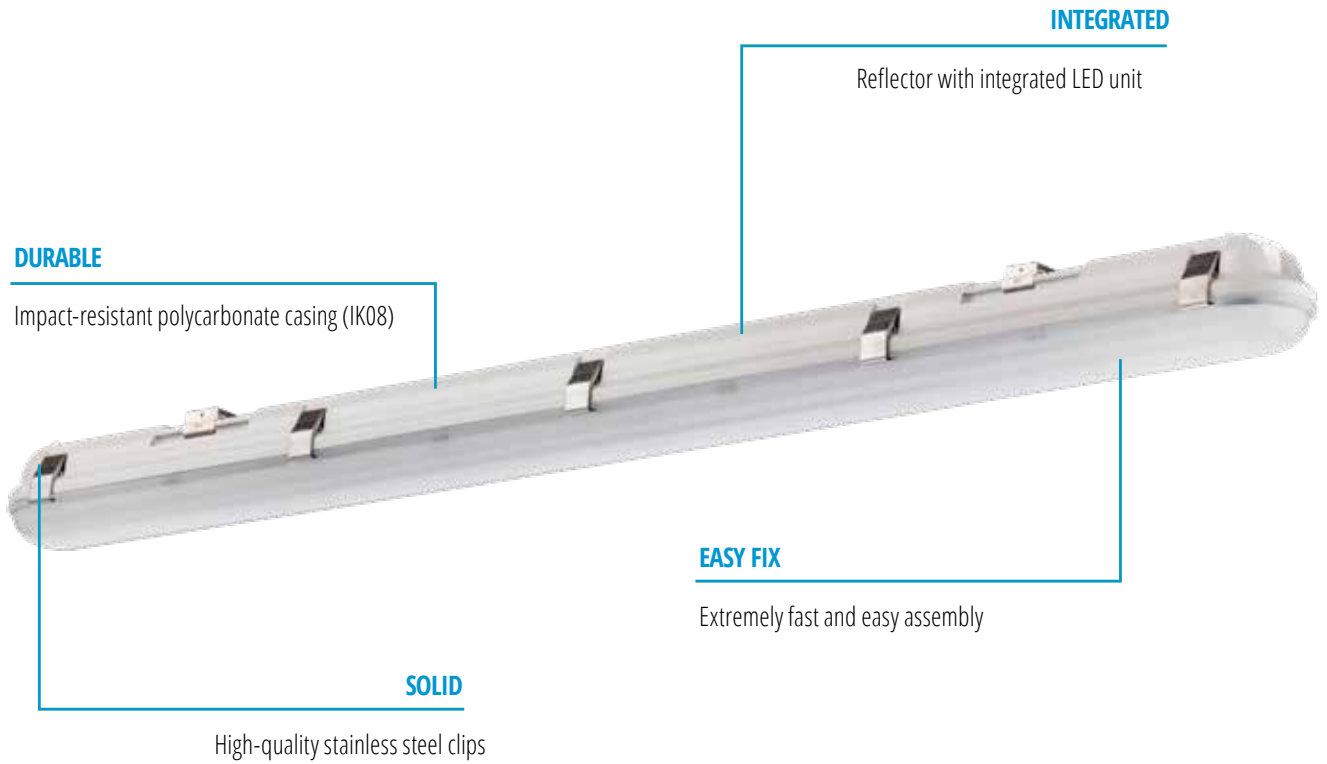

Protection class I
Ingress Protection IP65
220–240V 50/60 Hz,
*for basic type LUNA PRO ON/OFF